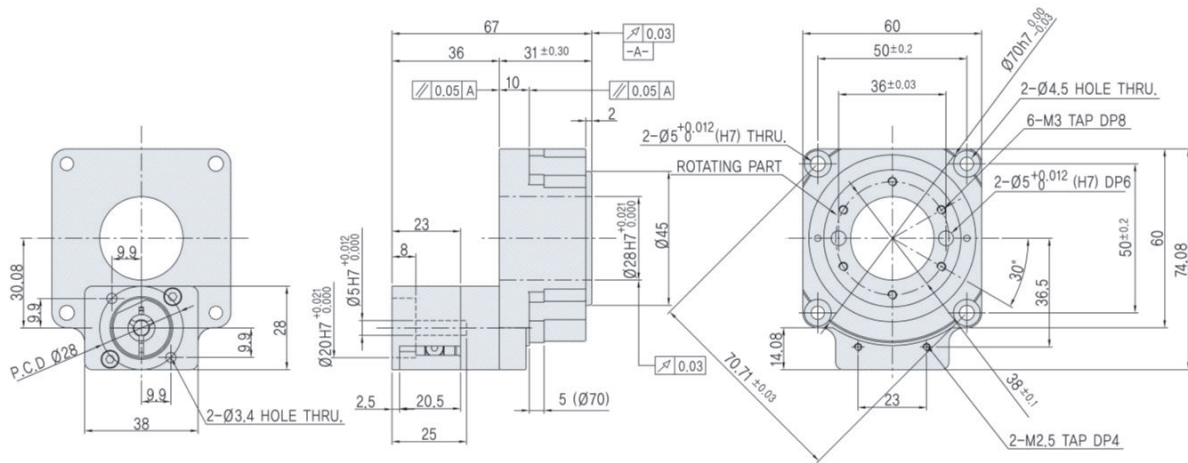

SHA Series

■ Dimensions – SHA 060 (1 Stage, Ratio(i) = 1/10)

■ Dimensions – SHA 060 (1 Stage, Ratio(i) = 1/18)